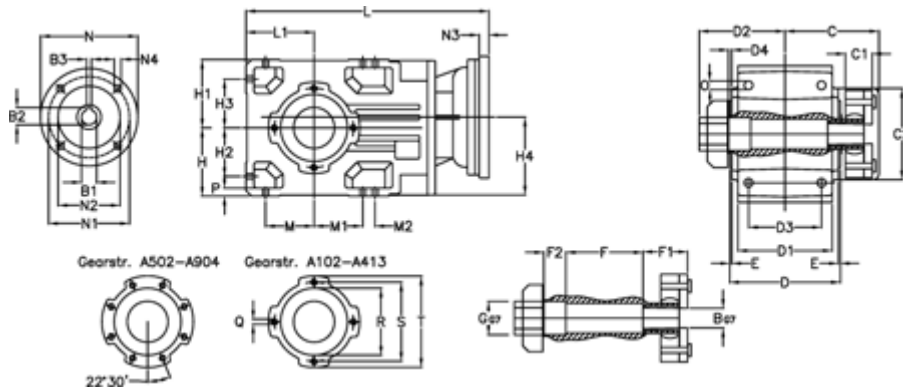

Article number: 29600203546120

Description: Bevel helical gearbox
A202QF25-35,4-P63B5

Measures

B = 25	D1 = 110	F2 = 36	L = 306.0	N3 = -
B1 = 11	D2 = 60	G = 32	L1 = 80	N4 = M8x19
B2 = 12.8	D3 = 90	GA = 14,5 NM	M = 60.0	O = 9.5
B3 = 4	d4 = 4.5	H = 80	M1 = 60.0	P = 9
C = 89.5	Description = A202QF-xx-P63 B5	H1 = 80	M2 = -	Q = M8x15
C1 = 23	E = 3.0	H2 = 60.0	N = 140	R = 95
C2 = 72.0	F = 77.5	H3 = 60.0	N1 = 115	S = 115
D = 136	F1 = 36.0	H4 = 93.0	N2 = 95	T = 140